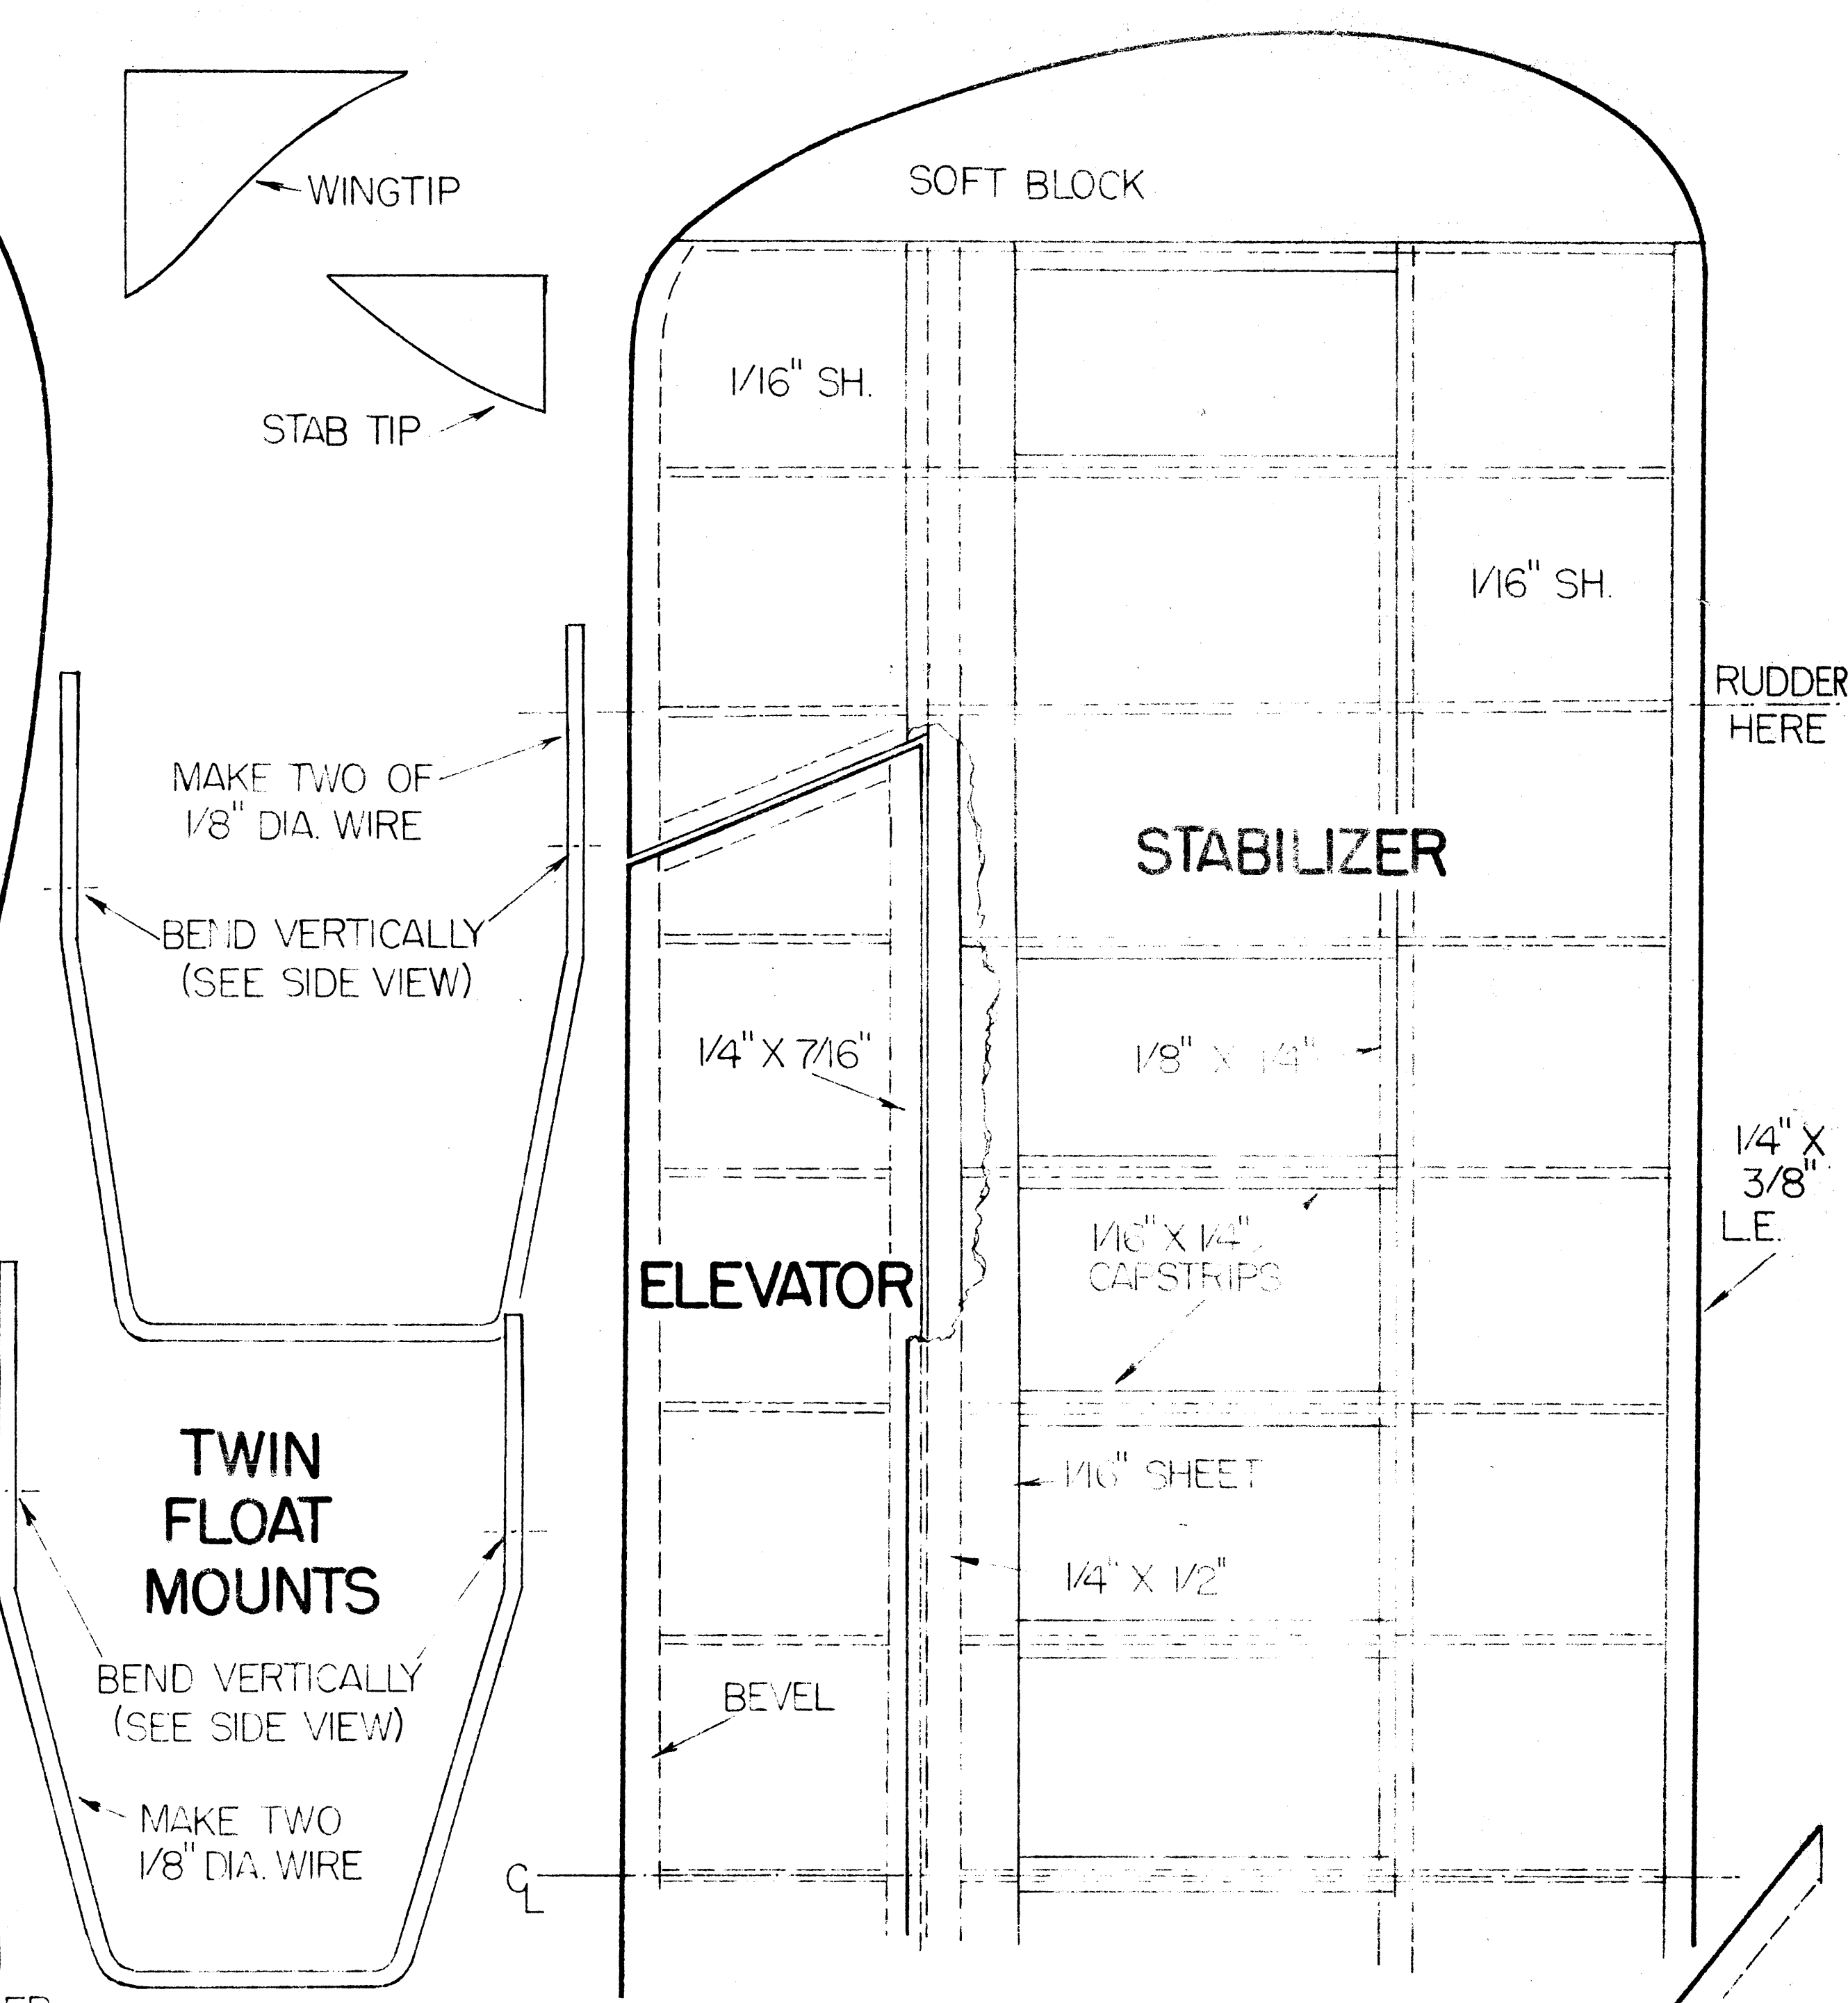

FLOAT CENTERLINE →

3/8" X 1/2" LEADING EDGE

NOTE: USE NO WHITE GLUE ON SEAPLANES

SCALE: 0" 1" 2" 3" 4" 5" 6" 7" 8" 9" 10" 11" 12"