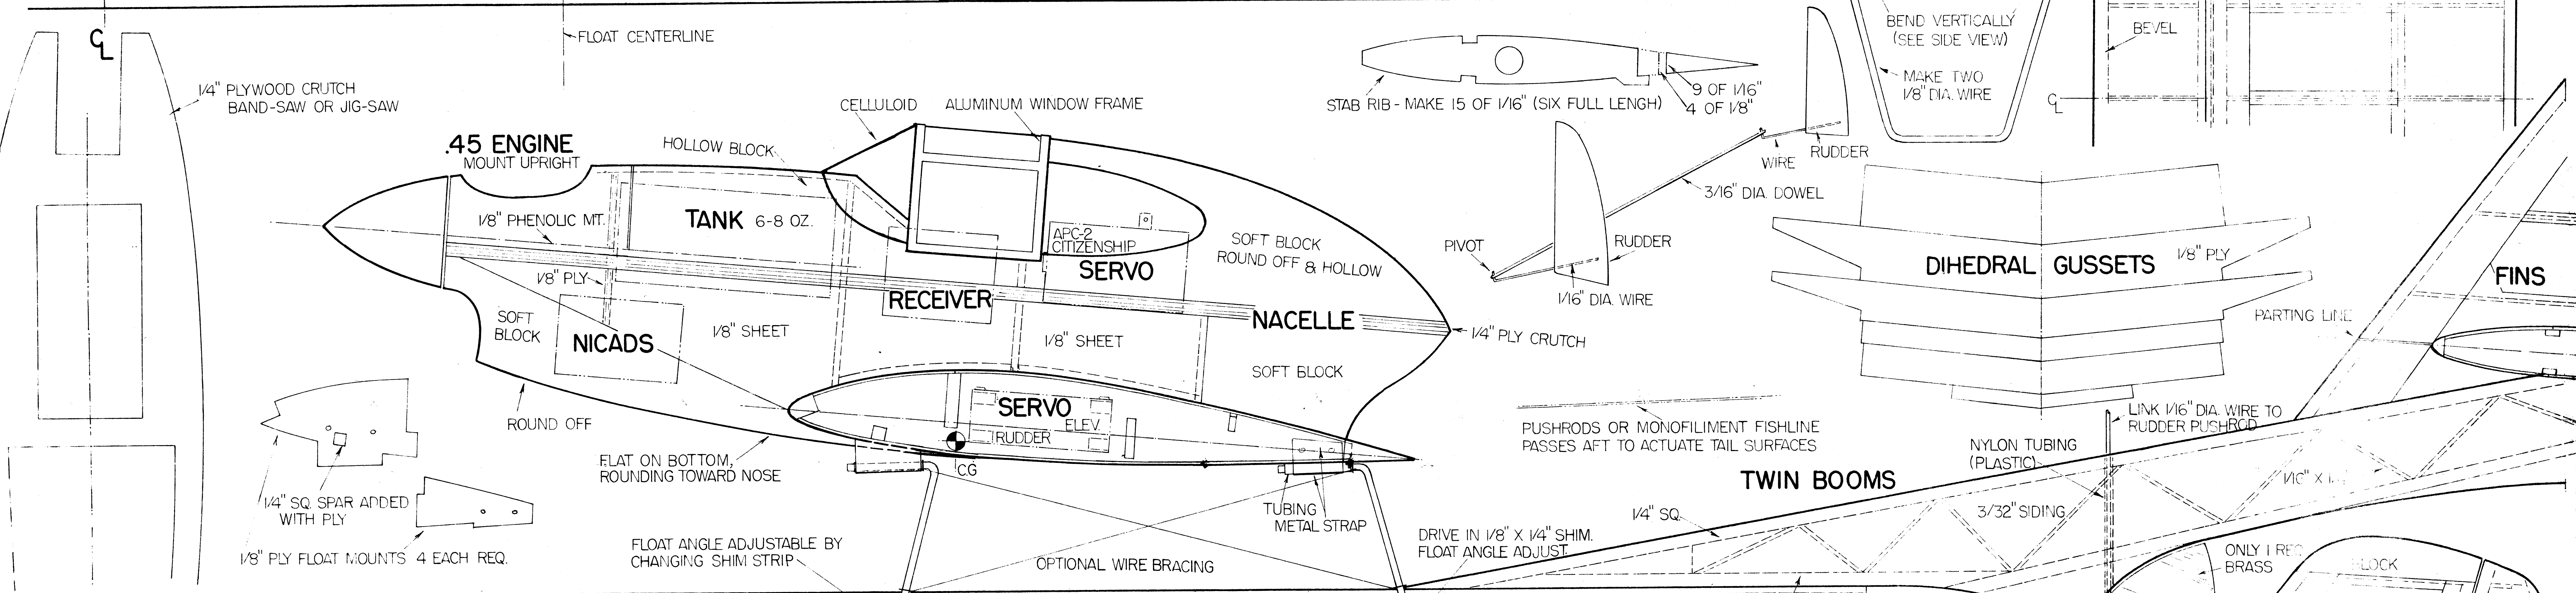

FLOAT CENTERLINE →

3/8" X 1/2" LEADING EDGE

NOTE: USE NO WHITE GLUE ON SEAPLANES

SCALE: 0" 1" 2" 3" 4" 5" 6" 7" 8" 9" 10" 11" 12"