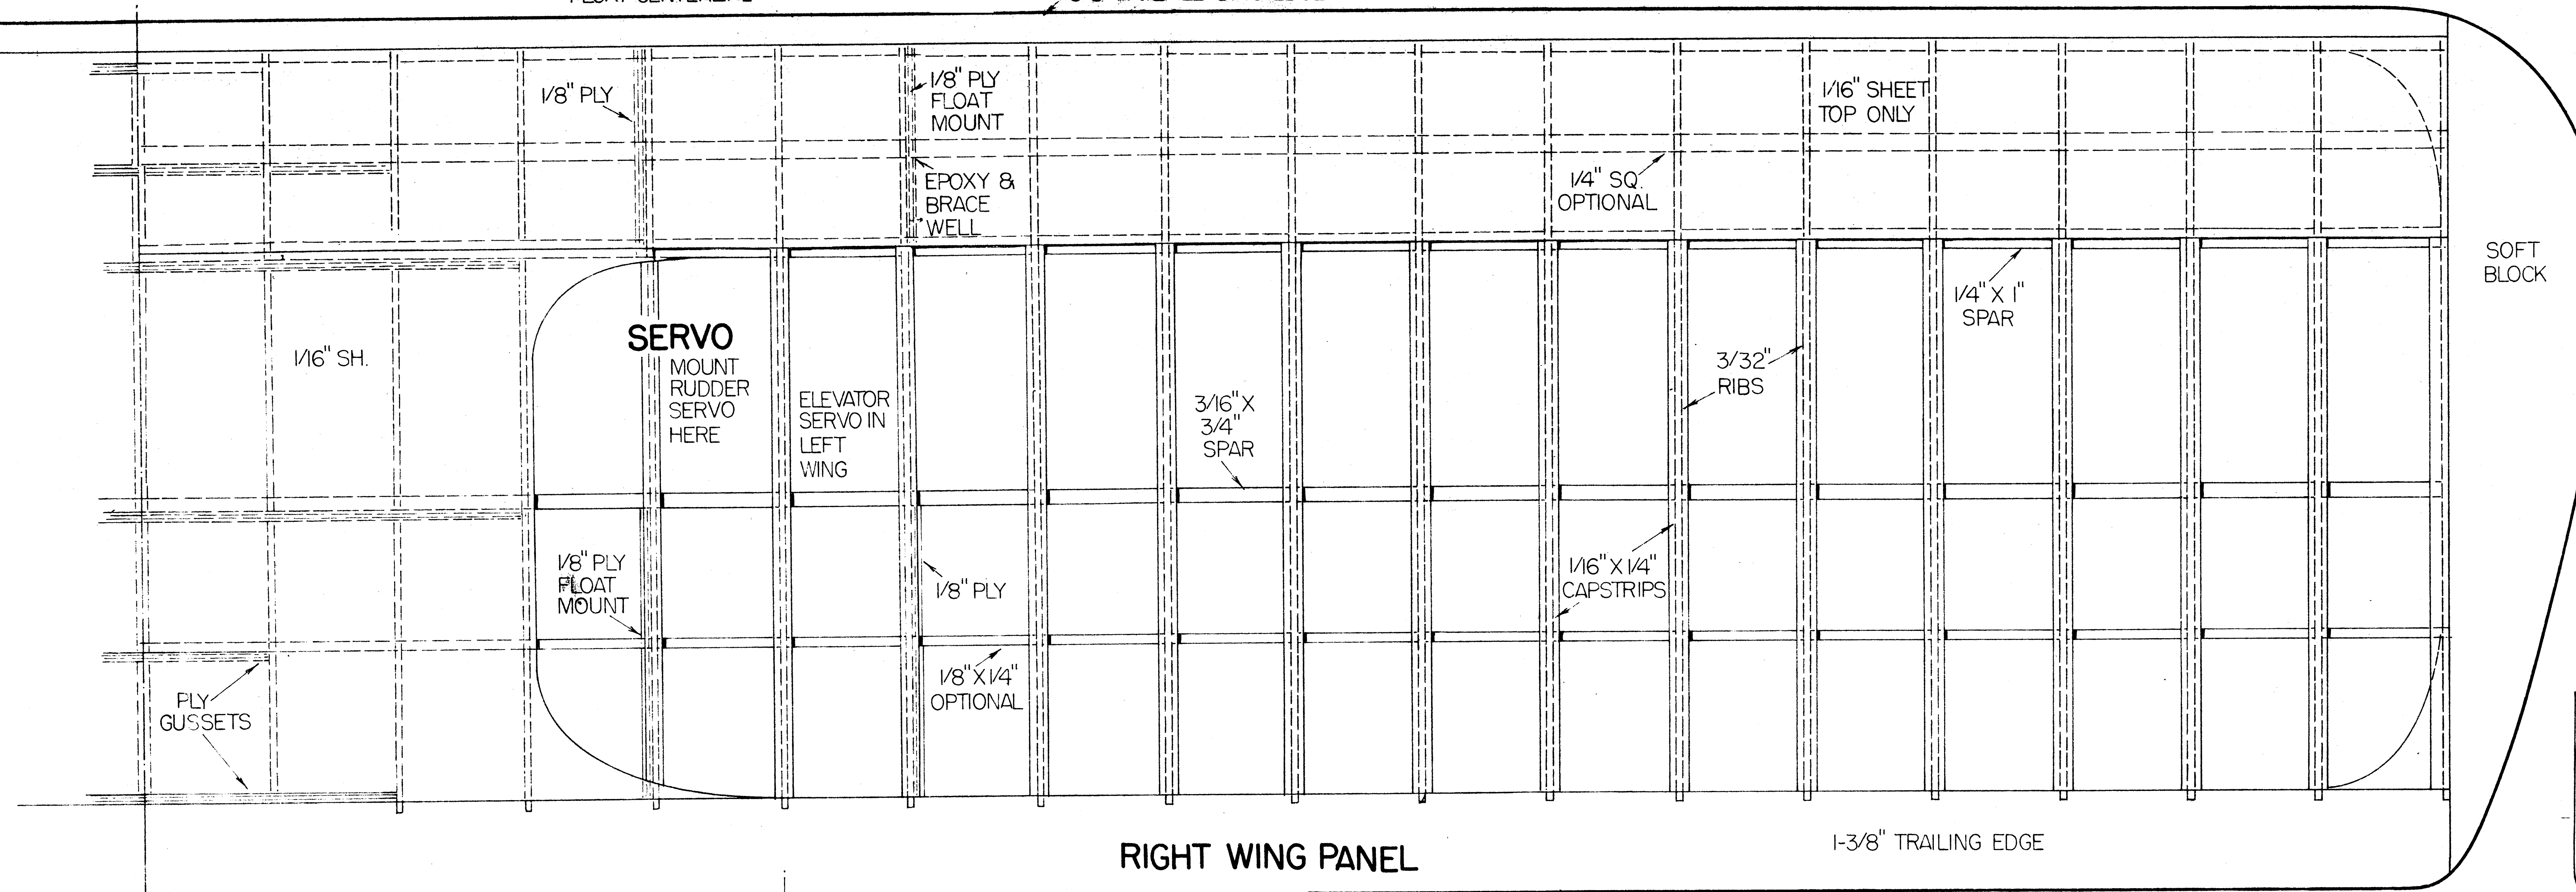

FLOAT CENTERLINE →

3/8" X 1/2" LEADING EDGE

NOTE: USE NO WHITE GLUE ON SEAPLANES

SCALE: 0" 1" 2" 3" 4" 5" 6" 7" 8" 9" 10" 11" 12"