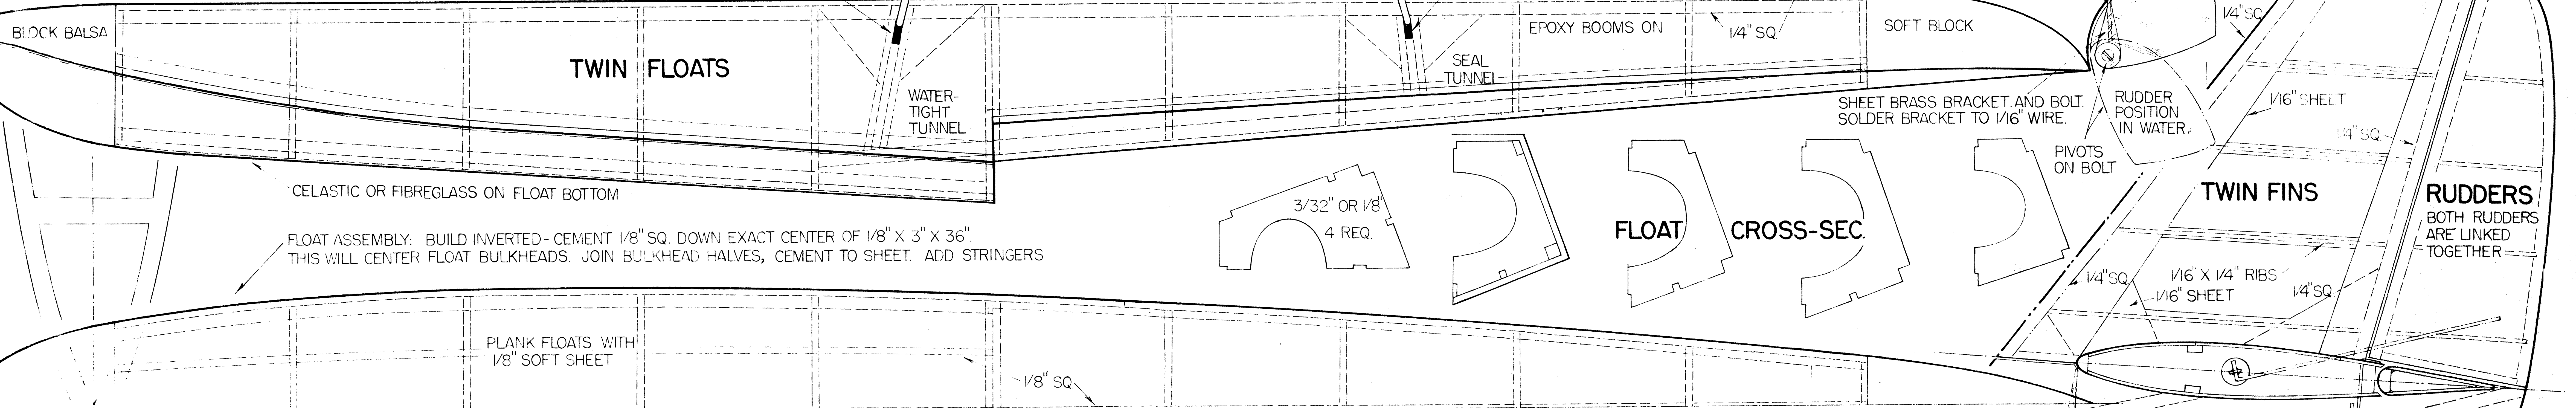

FLOAT CENTERLINE →

3/8" X 1/2" LEADING EDGE

NOTE: USE NO WHITE GLUE ON SEAPLANES

SCALE: 0" 1" 2" 3" 4" 5" 6" 7" 8" 9" 10" 11" 12"